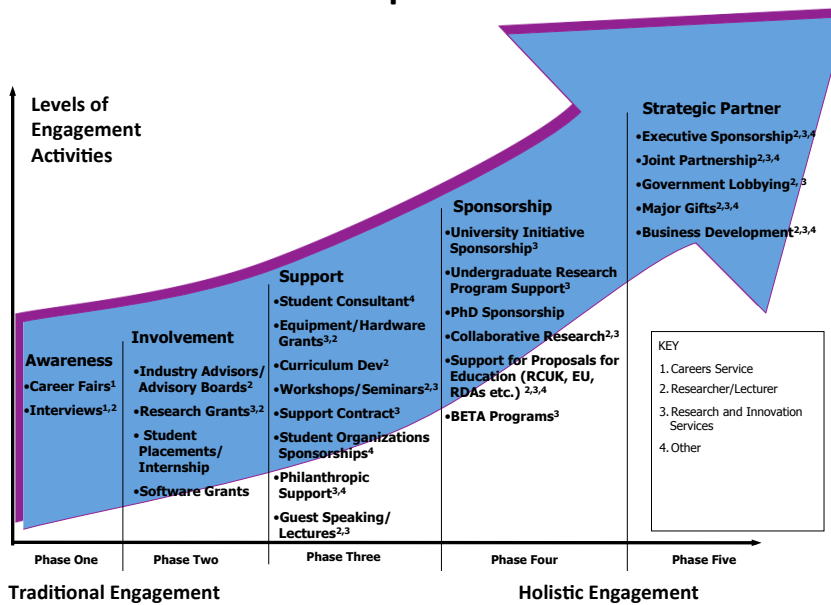

Industry Collaboration Opportunities

Dr Richard M France
EPSRC Knowledge Transfer Account

Partnership Model

Our EPSRC Knowledge Transfer Account

- The University of Sheffield secured a £5.7 million KTA
- Designed to ensure that the outputs of our EPSRC funded research deliver economic & societal benefit to the UK
- Flexible support for collaborative R&D projects and researchers
 - Ability to undertake short-term & stage gated projects - often difficult for universities
 - Transfer of staff between academia and industry to develop partnerships
- Practical help formulating projects and linking academic expertise with industrial needs
 - Business development support to match industry need with academic expertise

Development Hot House

- Many industry projects short-term/stage gated = resource issues
- Prove the value / utility of our research = longer term collaborative R&D and partnerships
- A dedicated team of three scientists / engineers for delivery of short term commercially focused research projects
- Over 30 years industrial R&D experience

Collaborative R&D scheme

- Where skill-set too specialist for Hot House
- Support for early stage projects up to 6 months
- Matched cash funding, KTA provides -
 - 50% funding for large companies
 - 67% funding for SMEs

Industrial Research Sabbaticals

- Two-way flow of staff between the University and external partners
- Cement existing relationships, develop deeper mutual understanding
- Form of study leave – spend time on the application of your research
- KTA provides support for cover arrangements for outgoing IRS